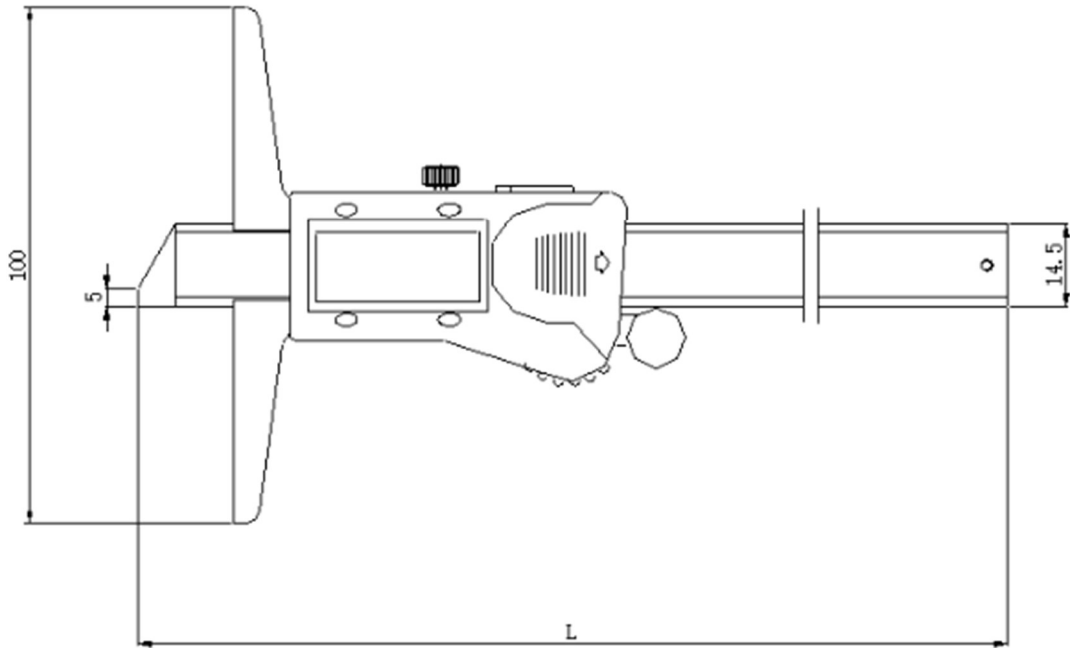

WATERPROOF DIGITAL DEPTH GAUGE

PRODUCT DESCRIPTION

1. The main ruler and measuring claw are made of hardened stainless steel
2. The thumb wheel can be fine-tuned
3. LCD screen quickly displays data, easy to read
4. Automatic power switch
5. Interchange of relative measurement and absolute measurement at any position (ABS function)
6. Zero reset at any position
7. Metric and English conversion
8. IP54 waterproof
9. 3v environmental protection lithium battery, battery life is greater than 1 year
10. Used for precise measurement of depth, steps and other measurement requirements, suitable for mechanical processing and civilian use, convenient and intuitive

Measuring range mm	Resolution mm / inch	Allowable error mm	Length L mm
0-150mm	0.01 / .0005 "	± 0.02	233
0-200mm	0.01 / .0005 "	± 0.03	285
0-300mm	0.01 / .0005 "	± 0.04	390